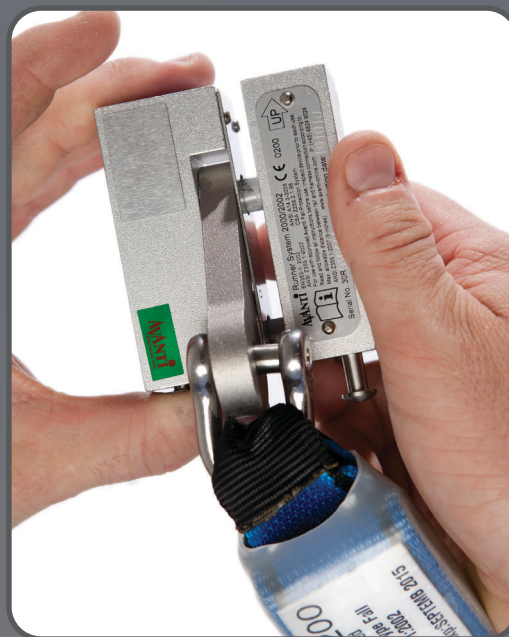

In most countries it is required by law that wind turbines must be equipped with a fall protection system preventing the service technicians from falling off the ladders in the turbine.

Safe work in wind turbines always has top priority at Avanti Wind System. Therefore, Avanti has developed a safe Fall Protection System installed as part of the ladder.

How does it work?

The Avanti Fall Protection System is based on a special click-on runner that the technician carries in a strap on his harness. It is fastened in the harness with a snap hook of the same type as mountain climbers use. The runner can be clicked on to a safety rail - in the centre of the ladder - and follows the user up and down.

If the technician fails to get a proper foothold - or he feels unwell – the runner will immediately lock and prevent him from falling down. He will be hanging in the strap and runner in the safety rail until he can again use the ladder or until assistance is sent to help him.

The runner can be clicked on and off the safety rail anywhere in the tower, allowing multiple users to use at the same time. Technicians do not have to wait until their colleague has climbed all the way up or down. For the whole length of the ladder a technician can connect himself to the Avanti Fall Protection System every 6 metres. Other systems based on wires only allow one user at a time. The Avanti Fall Protection System must be inspected and tested every 12 months by Avanti personnel or by a company authorised by Avanti Wind Systems. The system is CE-marked (Europe) and has been tested according to the relevant North American Standards.